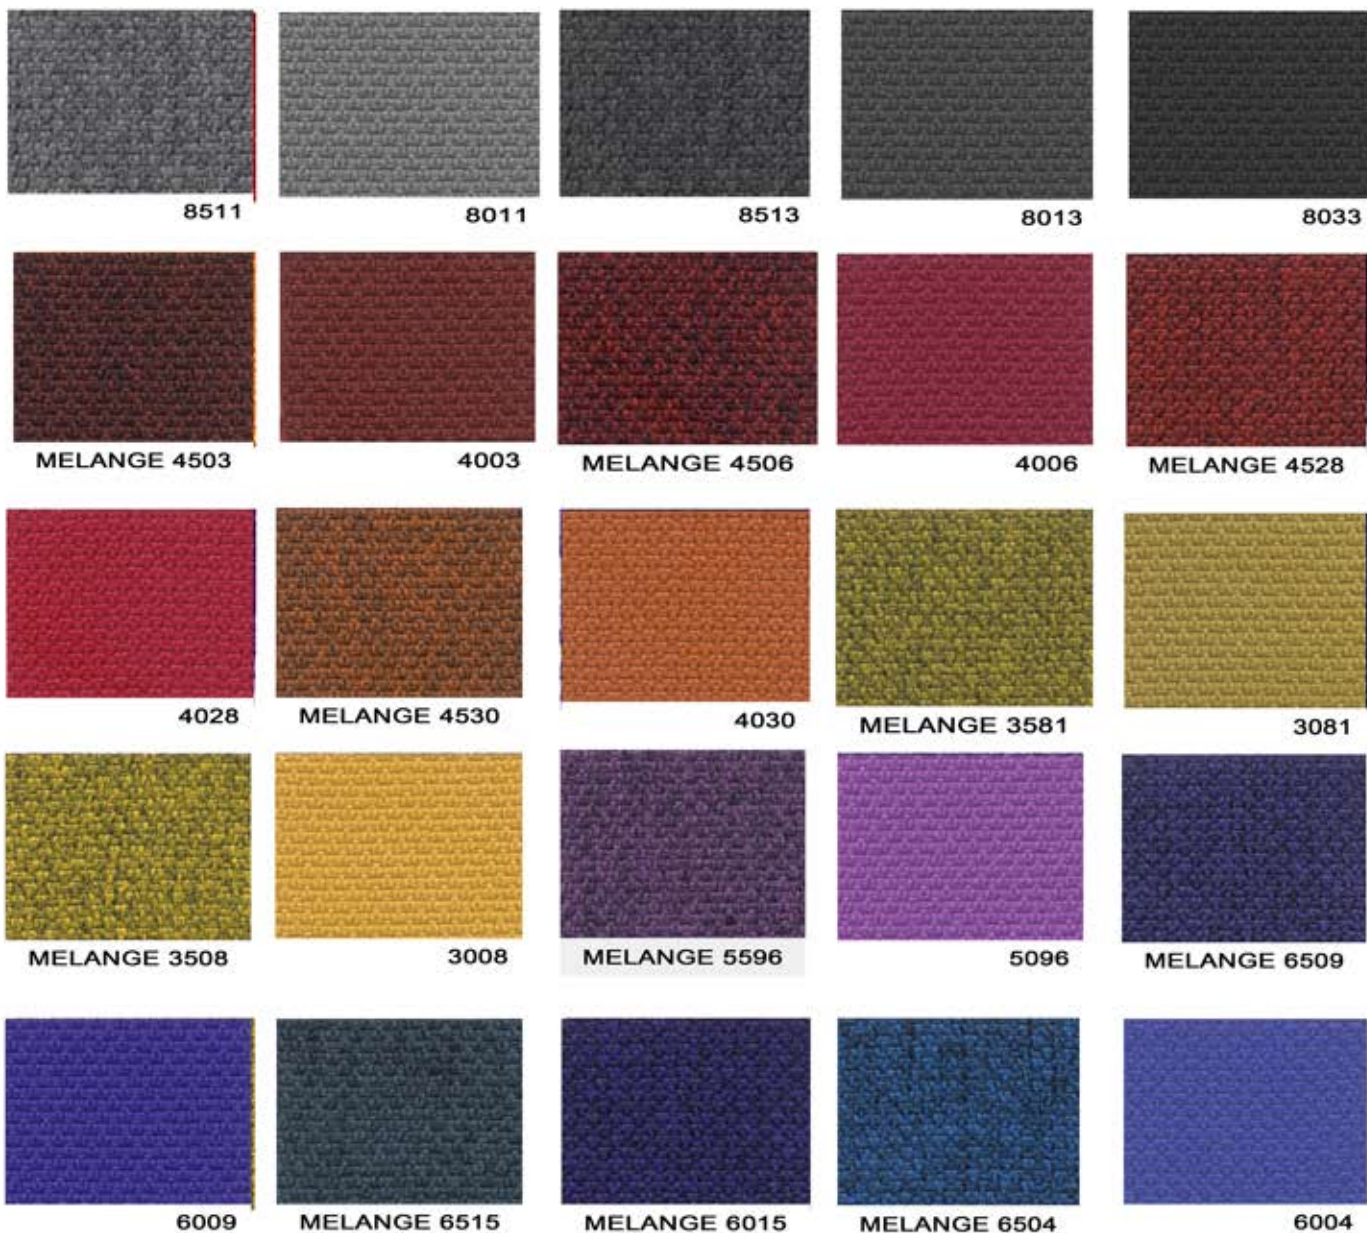

Band 2: MINI

Composition: 100% Polyester. Trevira CS® Flame-retardant properties inherent to the fibre, UNI 9174-8456 Class C1, Crib 5, BS 7176 Medium Hazard, Martindale:100,000 ±10% rubs / 5 year Guarantee Weight 340 g/m²

Note: Actual fabrics may vary in colour due to digital reproduction
Please contact us and request fabric samples prior to placing orders.

Excalibur Furniture Ltd.

Columbia Metals Building, Unit E, Ronald Close, Kempston Bedfordshire MK42 7SH UK